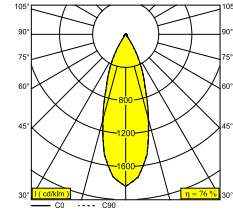

SPYCO ON AC 92733 DIM8

19919 9228 B

AVAILABLE IN
BLACK 19919 9228 B
WHITE 19919 9228 W

[View on website](#)

General info

LOCATION	indoor
INSTALLATION	Ceiling Surface mounted
INGRESS PROTECTION	IP20
WEIGHT (KG)	0.5
ADJUSTABILITY	0° to 90° swiveling, 350° rotatable
INFORMATION	REFLECTOR FL-33° BLACK version: INCL.SPY TUBE S B / WHITE version: INCL.SPY TUBE S W

Electrical info

ELECTRICAL	230V / 50-60Hz
CLASS	I
DIM TYPE	mains (phase cut-off)
ENERGY CLASS	G

Lightsource info

LIGHTSOURCE NAME	LED
LIGHTSOURCE	AC LED array 8W / CRI>90 (R9: 55) / 2700K / 597lm
TM-30 VALUES	rf: 92 / Rg: 98
SDCM	SDCM3
RISKGROUPE	RG1
LM80	L80B10 > 67000
BEAMANGLE	33°
LED TECHNICS (LIGHT SOURCE)	597lm // 8W // 75lm/W
LED TECHNICS (LUMINAIRE)	452lm // 8W // 57lm/W